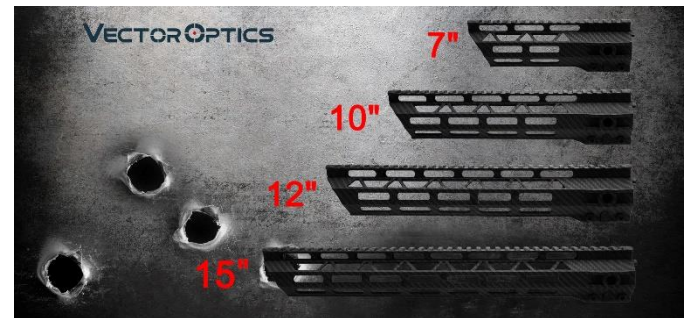

Carbon Fiber Polymer MLOK Handguard

Carbon fiber finish

Ultra slim & light

Compatible w/ QD sling swivel

W/ rail sections