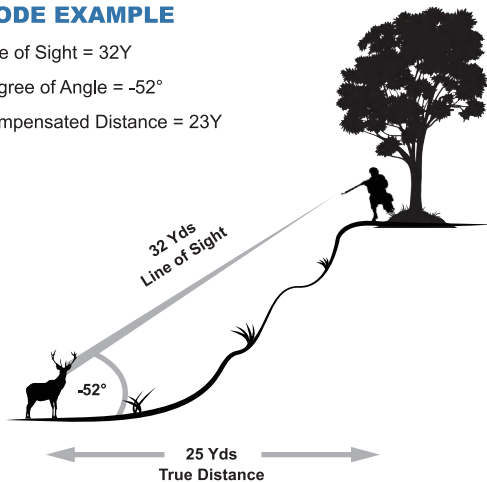

This ballistic active distance depends on the Kestrel agreement.

BALLISTICS DATA AND DISTANCE

Connected Bluetooth, with icon displayed

Press the power button to range the distance.

- LOS distance displayed
- 1.5 seconds later, MOA or MIL displayed
- Auto shut down no operation

MODE EXAMPLE

Line of Sight = 32Y

Degree of Angle = -52°

Compensated Distance = 23Y

DISPLAY BRIGHTNESS CONFIRMATION

Press the power button to choose the brightness from 5 levels to 1 level, default at 5 levels (the most brightness level), press the mode button to confirm the selection, and quit to ranging standby.