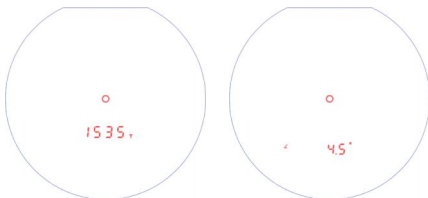

Long press the Power button to choose "H", "T" or "OFF", Press the mode button to confirm the selection

*** Default at "OFF"**

Angel Mode "∠"

Short press the power button to measure the target.

In the angle mode, both the line of sight distance and angle value in degrees is displayed. The line of sight distance is displayed on the upper half of the viewing display for no more than 1.5 seconds, followed by the angle value which is displayed on the bottom half of the display until you take another measurement or the display goes off after 10 seconds.

Horizontal Mode "H"

Short press the power button to measure the target.

In the true horizontal distance mode, the line of sight distance is displayed at the top half of the display for no more than 2 seconds immediately followed by the true horizontal distance, which will remain on until another measurement is taken or the LRF display shuts off after 10 seconds.

Off Mode "OFF"

In the OFF mode, The line of sight distance will only be displayed at the top part of the display as shown to the right. No other values will be displayed.

GOLF MODE

At Golf mode, it will display the distance for the nearest target.