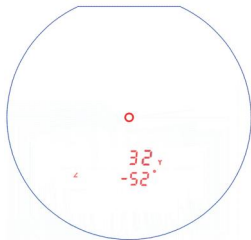

This ballistic active distance depends on the Kestrel agreement.

BALLISTICS DATA AND DISTANCE

Connected Bluetooth, with icon displayed

Press the power button to range the distance.

- LOS distance displayed
- 1.5 seconds later, MOA or MIL displayed
- Auto shut down no operation

MODE EXAMPLE

Line of Sight = 32Y

Degree of Angle = -52°

Compensated Distance = 23Y

DISPLAY BRIGHTNESS CONFIRMATION

Press the power button to choose the brightness from 5 levels to 1 level, default at 5 levels (the most brightness level), press the mode button to confirm the selection, and quit to ranging standby.