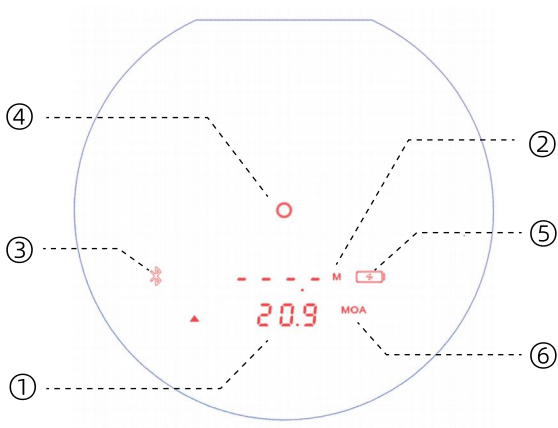

VECTOR OPTICS®

USER MANUAL FOR

PARAGON 7x25 GENIII BDC RANGEFINDER

SCRF-S24

Mode Button

Power Button

Battery Compartment

Objective Lens

Eyepiece Lens

Receiver Lens

① True Angle, Horizontal and Vertical Distance Value

② Unit: M—Meter, Y—Yard

③ Bluetooth

④ Aiming Reticle

⑤ Battery Indicator

⑥ Setting: MOA, MIL

Long press the Power button to choose "H", "T" or "OFF", Press the mode button to confirm the selection

*** Default at "OFF"**

Angel Mode "∠"

Short press the power button to measure the target.

In the angle mode, both the line of sight distance and angle value in degrees is displayed. The line of sight distance is displayed on the upper half of the viewing display for no more than 1.5 seconds, followed by the angle value which is displayed on the bottom half of the display until you take another measurement or the display goes off after 10 seconds.

Horizontal Mode "H"

Short press the power button to measure the target.

In the true horizontal distance mode, the line of sight distance is displayed at the top half of the display for no more than 2 seconds immediately followed by the true horizontal distance, which will remain on until another measurement is taken or the LRF display shuts off after 10 seconds.