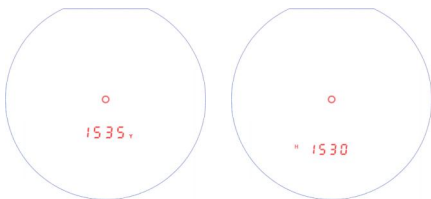

Long press the Power button to choose "H", "T" or "OFF", Press the mode button to confirm the selection

*** Default at "OFF"**

Angel Mode "∠"

Short press the power button to measure the target.

In the angle mode, both the line of sight distance and angle value in degrees is displayed. The line of sight distance is displayed on the upper half of the viewing display for no more than 1.5 seconds, followed by the angle value which is displayed on the bottom half of the display until you take another measurement or the display goes off after 10 seconds.

Horizontal Mode "H"

Short press the power button to measure the target.

In the true horizontal distance mode, the line of sight distance is displayed at the top half of the display for no more than 2 seconds immediately followed by the true horizontal distance, which will remain on until another measurement is taken or the LRF display shuts off after 10 seconds.