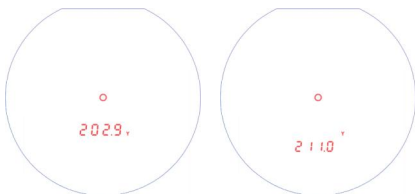

GOLF MODE

At Golf mode, it will display the distance for the nearest target.

Short press the power button, and the shortest distance will be displayed first, and 1.5 seconds later will display the Slope distance

Auto shut down no operation after 10 seconds