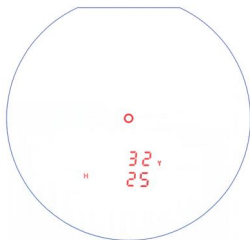

This ballistic active distance depends on the Kestrel agreement.

BALLISTICS DATA AND DISTANCE

Connected Bluetooth, with icon displayed

Press the power button to range the distance.

- LOS distance displayed
- 1.5 seconds later, MOA or MIL displayed
- Auto shut down no operation

MODE EXAMPLE

Line of Sight = 32Y

Degree of Angle = -52°

Compensated Distance = 23Y

DISPLAY BRIGHTNESS CONFIRMATION

Press the power button to choose the brightness from 5 levels to 1 level, default at 5 levels (the most brightness level), press the mode button to confirm the selection, and quit to ranging standby.